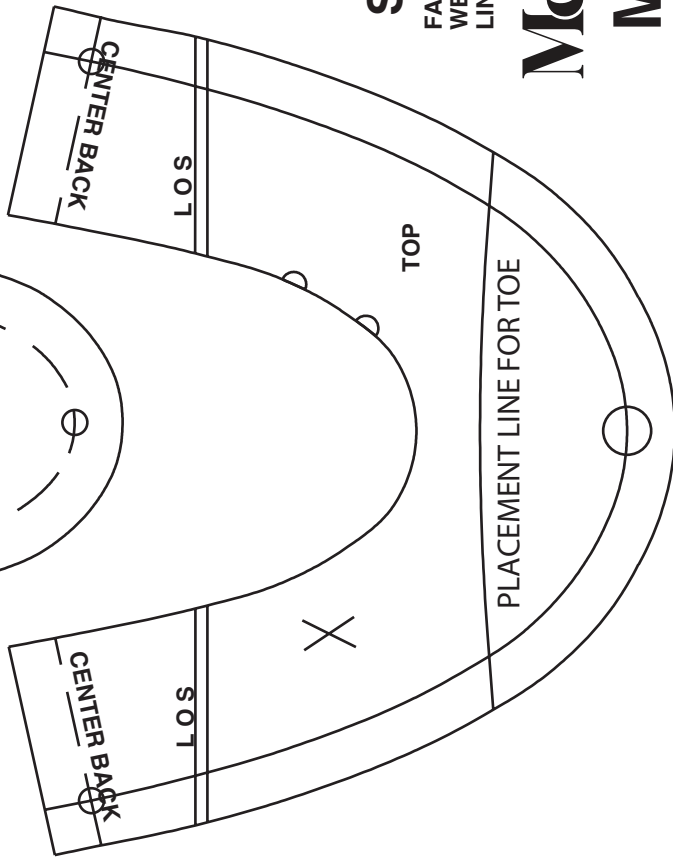

GRAINLINE

STRAPS

SOLE

LOS

CENTER BACK

LOS

TOP

PLACEMENT LINE FOR TOE

CENTER BACK

LOS

TOP

PLACEMENT LINE FOR TOE

TOE

TOE

# SHOES

FABRIC: CUT 1

WEBBING: CUT 1

LINING: CUT 1

# M8524

(ONE SIZE)