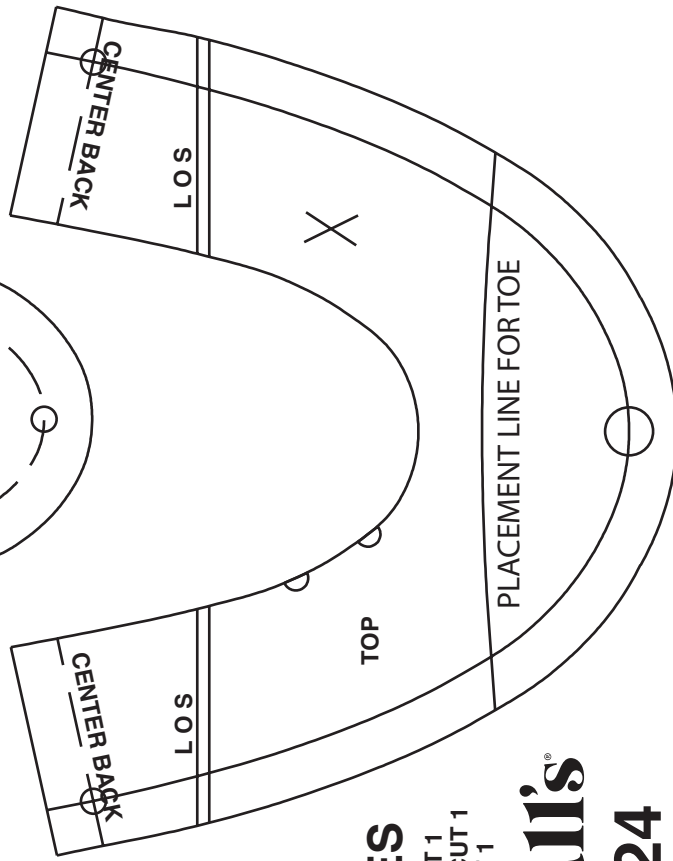

GRAINLINE

STRAPS

SOLE

LOS

CENTER BACK

LOS

TOP

PLACEMENT LINE FOR TOE

CENTER BACK

LOS

TOP

PLACEMENT LINE FOR TOE

TOE

TOE

# SHOES

FABRIC: CUT 1

WEBBING: CUT 1

LINING: CUT 1

# M8524

(ONE SIZE)